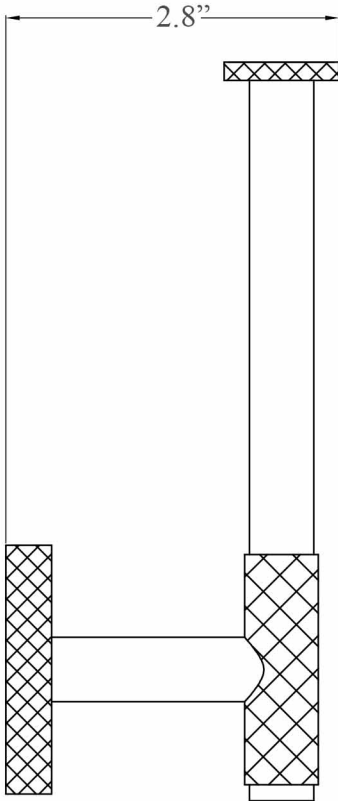

## Features

- Vertical (Spare) Toilet Paper Holder
- Available in 4 Finishes: Polished Chrome, Matte Black, Brushed Gold and Brushed Nickel
- Premium Metal Construction for Durability and Reliability
- Distinctively Designed Textures and Made With the Use of the Finest Materials
- Installation Hardware Included
- Designer Collection

## Finishes:

-  Polished Chrome
-  Matte Black
-  Brushed Gold
-  Brushed Nickel

\* WS Bath Collections reserves the right to revise dimensions or information on this sheet without notice

<b>Collection  </b> Klass	<b>Model  </b> Klass WSBC 256806	<b>Dimensions Metric</b> <i>1 inch = 2.54 cm</i> <i>1 inch = 25.4 mm</i>	 1051 Lea Drive - Collegeville, PA 19426 Tel. 215 513 9400 - Fax 610 831 0215 <a href="http://www.ws bathcollections.com">www.ws bathcollections.com</a> - <a href="mailto:info@ws bathcollections.com">info@ws bathcollections.com</a>
------------------------------	-------------------------------------	--	---

Klass WSBC 256806

\* WS Bath Collections reserves the right to revise dimensions or information on this sheet without notice

**Collections |**  
Klass

**Model |**  
Klass WSBC 256806

Dimensions Metric  
*1 inch = 2.54 cm*  
*1 inch = 25.4 mm*