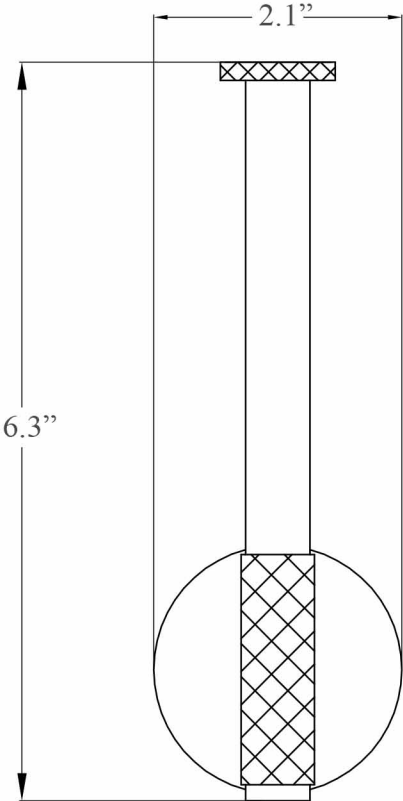

## Features

- Vertical (Spare) Toilet Paper Holder
- Available in 4 Finishes: Polished Chrome, Matte Black, Brushed Gold and Brushed Nickel
- Premium Metal Construction for Durability and Reliability
- Distinctively Designed Textures and Made With the Use of the Finest Materials
- Installation Hardware Included
- Designer Collection

## Finishes:

-  Polished Chrome
-  Matte Black
-  Brushed Gold
-  Brushed Nickel

\* WS Bath Collections reserves the right to revise dimensions or information on this sheet without notice

<b>Collection  </b> Klass	<b>Model  </b> Klass WSBC 256806	<b>Dimensions Metric</b> <i>1 inch = 2.54 cm</i> <i>1 inch = 25.4 mm</i>	 1051 Lea Drive - Collegeville, PA 19426 Tel. 215 513 9400 - Fax 610 831 0215 <a href="http://www.ws bathcollections.com">www.ws bathcollections.com</a> - <a href="mailto:info@ws bathcollections.com">info@ws bathcollections.com</a>
------------------------------	-------------------------------------	--	---

Klass WSBC 256806

\* WS Bath Collections reserves the right to revise dimensions or information on this sheet without notice

**Collections |**  
Klass

**Model |**  
Klass WSBC 256806

Dimensions Metric  
*1 inch = 2.54 cm*  
*1 inch = 25.4 mm*